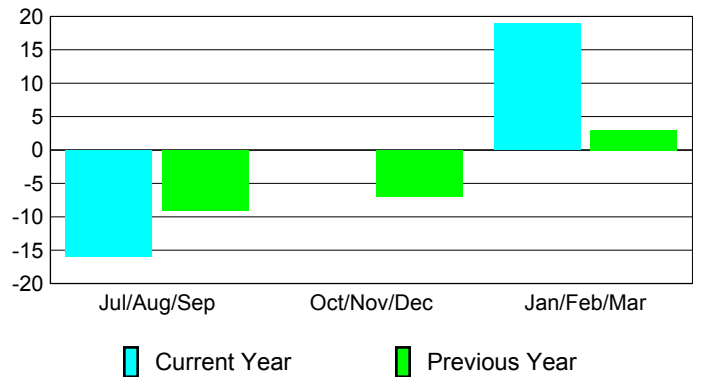

Comparison of Membership Gain/Loss

Current Year Compared to the Previous Year